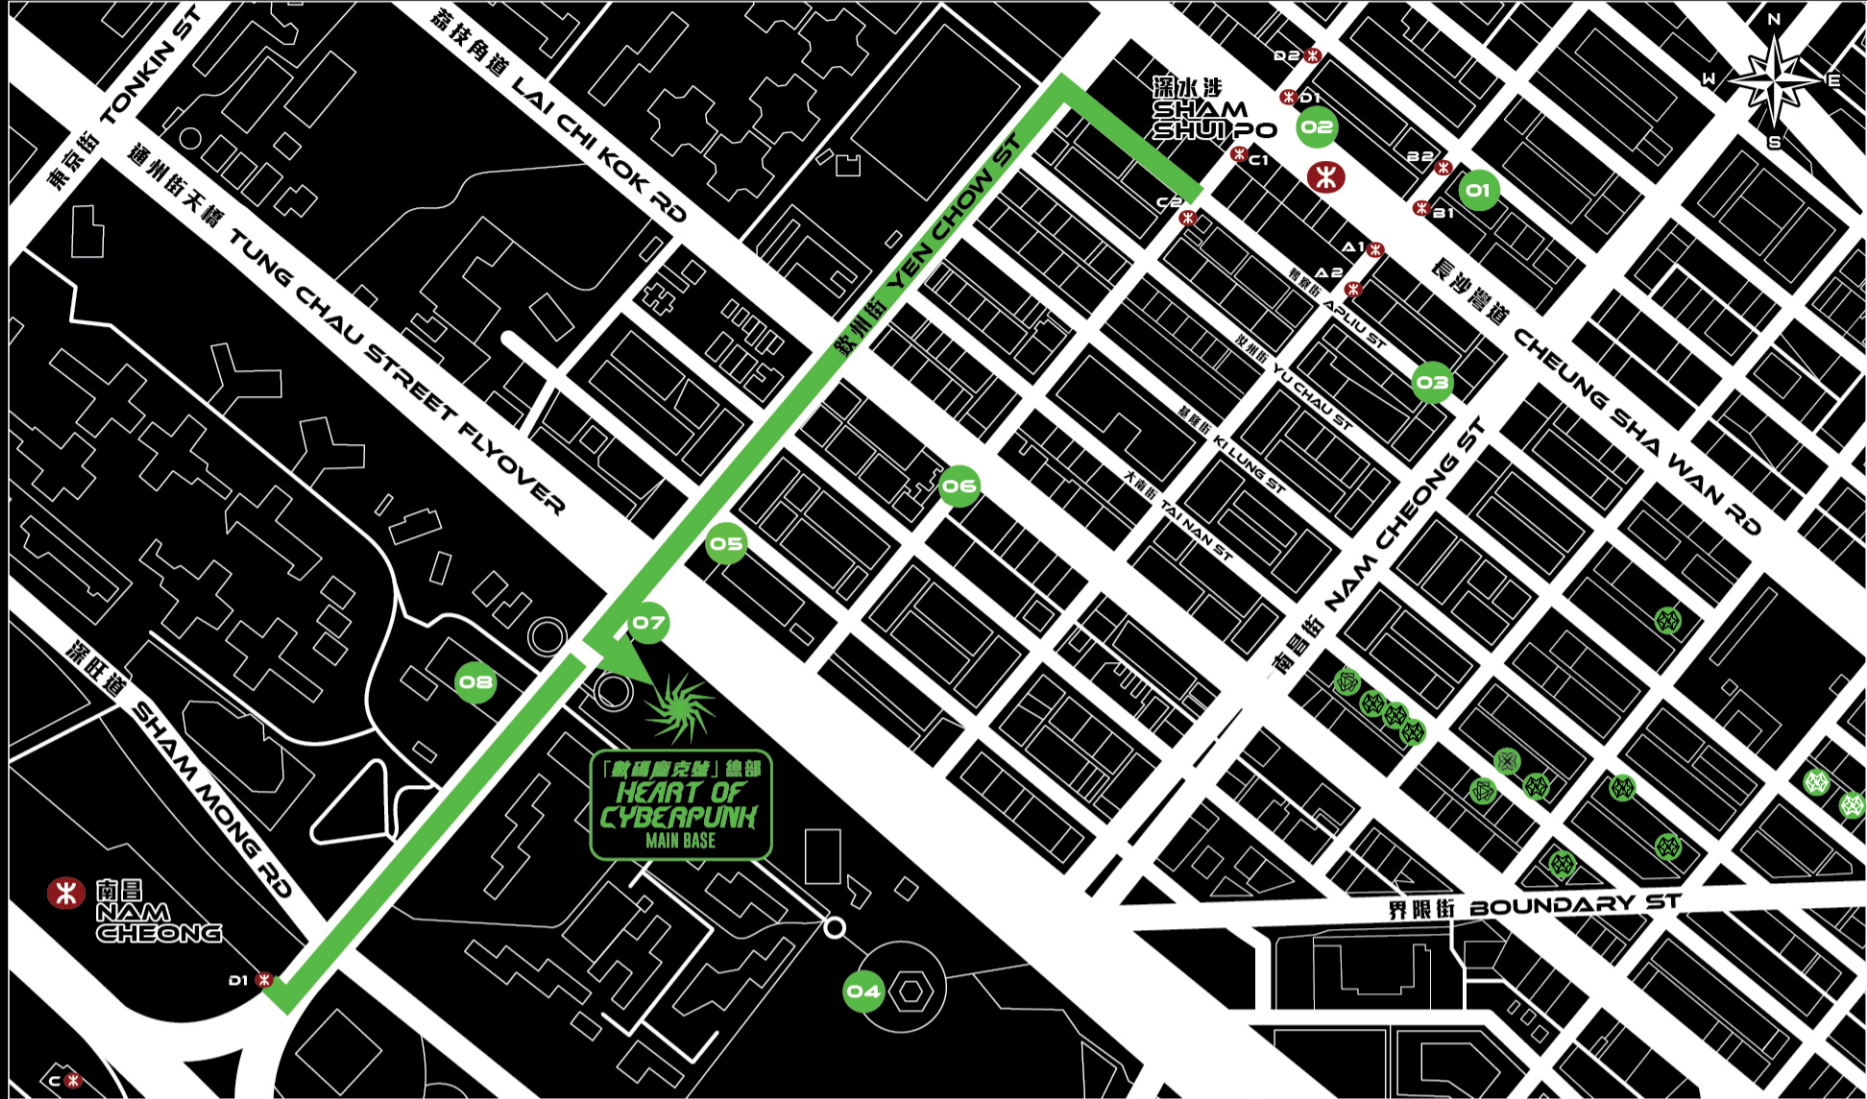

SSP CITY MAP

Soundtrack by Ginger and The Ghost
 隨行隨聽 音樂相伴
 沉浸式超現實科幻世界
 Scan and immerse yourself
 into a surreal sci-fi world

導賞團 GUIDED TOUR

對於一個龐大的現代化大都市來說, SSP CITY 擁有令人驚奇的可步行性!
 Come to explore our curated selection of the City's best highlights. For a big modern city metropolis, SSP CITY is astonishingly walkable!

HOW TO GET TO HOCP 如何前往

港鐵南昌站 D1 出口
 沿欽州街西行約6分鐘。
 MTR Nam Cheong Station Exit D1 and walk along
 Yen Chow Street West for about 6 minutes.

港鐵深水埗站 C2 出口
 沿鴨寮街左轉至欽州街約9分鐘。
 MTR Sham Shui Po Station Exit C2 and walk along
 Apliu Street and turn left to Yen Chow Street for
 about 9 minutes.

- HOCP 數碼龐克城
HEART OF CYBERPUNK
- 展覽店
EXHIBITION SHOP
 - 時尚補給站
FASHION EXPERIENCE STATION
 - 迷你藝術店
DESIGN EXHIBITS IN SHOP

導賞團部分亮點 HIGHLIGHTS OF GUIDED TOURS

- 霓虹水瀨 [實體路線] 約2小時
 SSP CYBERPUNK STORY (PHYSICAL TOUR) 2 HOURS
 傳統與創新之間碰撞
 COLLISION BETWEEN TRADITION AND INNOVATION
- 01 北河商場 PEI HO BUILDING SHOPPING CENTRE
 - 02 VINYL HERO
 - 03 鴨寮街 APLIU STREET
- 霓虹邊線 [網上路線] 約1.5小時
 SSP CYBERPUNK VOYAGE (ONLINE TOUR) 1.5 HOURS
- 體驗「高科技，低生活」
 EXPERIENCE 'HIGH TECH, LOW LIFE'
- 04 通州街公園 TUNG CHAU STREET PARK
 - 05 後巷 BACK ALLEY
 - 06 排檔 HAWKER STALL
 - 07 牆畫創作 MURAL ARTS
 - 07 通州街天橋樓梯 (近通州街臨時街市第一座)
TUNG CHAU STREET FLYOVER ABUTMENT (NEAR BLOCK 1 OF TUNG CHAU STREET TEMPORARY MARKET)
 - 08 瀝水埗一期和二期污水處理廠
SHAM SHUI PO NO.1 & 2 SEWAGE SCREENING PLANT

ORIENT TO REALITY
 EXPERIENCE
 ALL-ROUND
 PARTIAL
 PRESENTATION

自助漫遊路線 SELF EXPLORE

HOCP「數碼龐克城」總部
HEART OF CYBERPUNK MAIN BASE

深水埗通州街臨時街市第一至三座
 BLOCK 1-3, TUNG CHAU STREET TEMPORARY MARKET

展覽店 - 「機械人改造工場」
EXHIBITION SHOP "CYBORG TRANSFORMATION FACTORY"
 ES 合舍 FORM SOCIETY